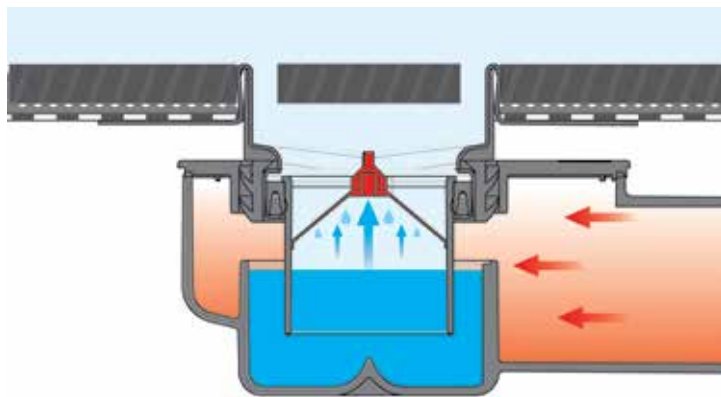

Penetrating odour? Not a chance!

The two-stage TECEdrainline membrane odour trap

Odours produced in seldom-used sanitary equipment because the odour trap has dried out? TECEdrainline membrane odour trap tackles the problem in an innovative way: The immersion pipe of the odour trap has a sealing lip membrane on the inside. This membrane minimises the evaporation of the sealing water-unpleasant odours cannot arise. The system can be retro fitted to any TECE shower channel and also acts as a barrier against vermin and foam.