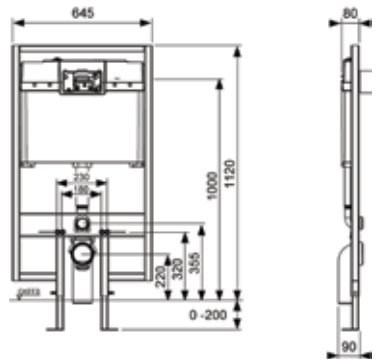

TECEprofil toilet module

To be mounted in metal
and wooden post-and-beam
walls or in front of
solid walls

9.300.040

1
The cistern is sealed and pre-assembled ex factory. It needs to be opened for fine-tuning only.