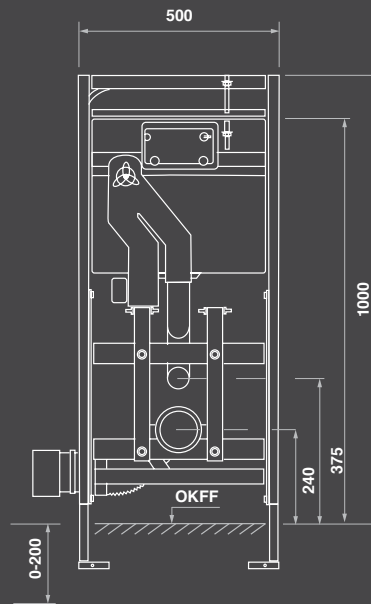

Walls without tiling: The large-area glass plate effectively protects the wall behind against splashes. Tiles are therefore unnecessary. As a result, TECElux makes subsequent bathroom renovations easier.

TECElux module

The TECElux module leaves all options open: Three different versions of the module are available.