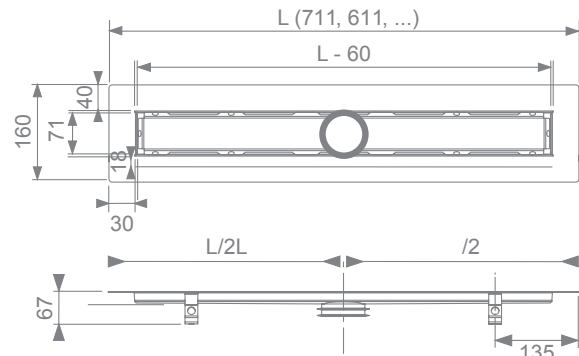

TECEdrainline shower channels

The length of the channel body is tailored to the standard dimensions of TECEdrainline grates.

Lengths L for straight channels from 711 to 1511 mm (visible dimension after assembly (L - 60 mm))

Lengths L for angled channels from 944 x 944 to 1244 x 1244 mm (visible dimension after assembly (L - 70 mm))

Option of installation close to the wall