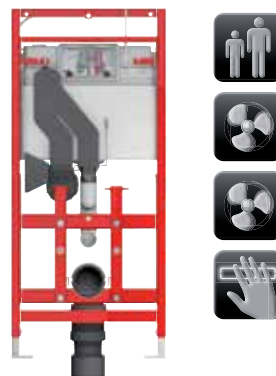

Module TECElux 400

With TECE concealed cistern, dual flush technology, manual height adjustment and „ceramic-Air“ air purification system. The flush is actuated only electronically ("sen-Touch").