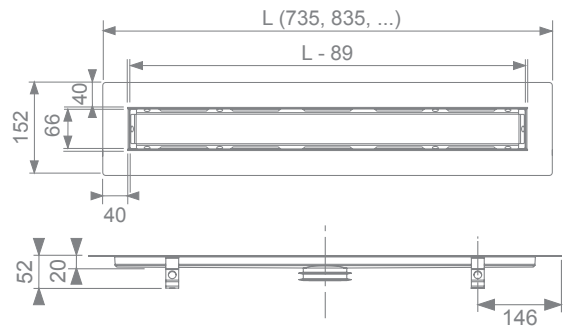

Channel and stainless steel support as set
Lengths L for channels from 735 to 1535 mm
(visible dimension after assembly L - 89 mm)

		Total assembly height with upper edge of finished floor	Drain assembly height
Vertical drains	Horizontal drains		
	 DN 40	min. 68,5 mm* Extremely flat drain	min. 53 mm*
Vertical drains	 DN 50	min. 95 mm Flat drain	min. 81 mm
	 DN 50	min. 65 mm* Vertical drain	min. 51 mm*