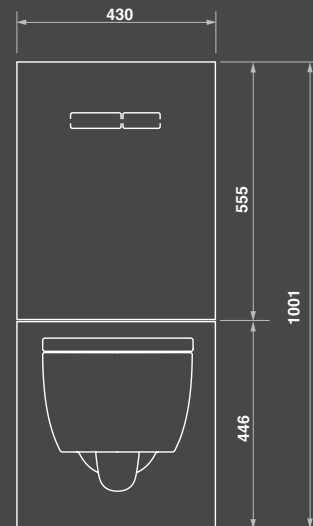

Walls without tiling: The large-area glass plate effectively protects the wall behind against splashes. Tiles are therefore unnecessary. As a result, TECElux makes subsequent bathroom renovations easier.

TECElux module

The TECElux module leaves all options open: Three different versions of the module are available.