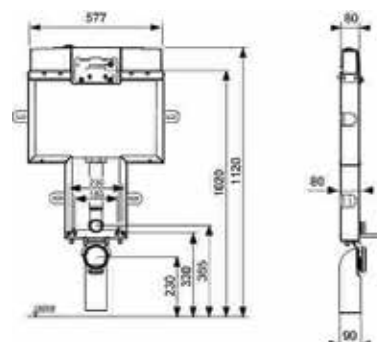

Brick-wall construction cistern TECEbox

For wall-hung toilets

9.370.008