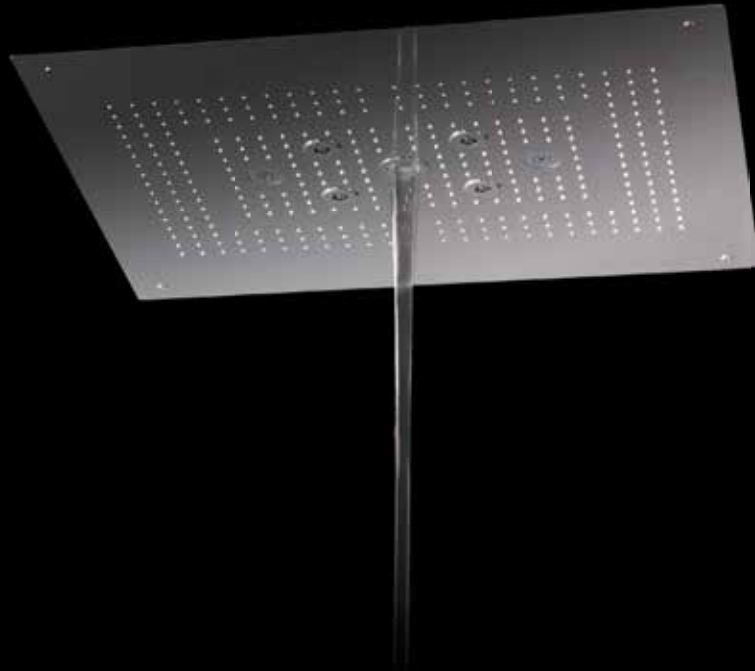

1800W x 950D x 600H mm

Slip-Resistance Surface  
 Waste Fittings Included

Gold Braid  
 Rim Design

Silver Braid  
 Rim Design

- (a) **DBX117CA**  
Fixed Shower Head (Ceiling Type)  
600 x 530 mm
- (b) **DP351/ DV351**  
3-way Diverter
- (c) **DP350/ DV105R**  
Volume Control Valve
- (d) **DP419/ DV418**  
Thermostat Controller
- (e) **DP346/ DV101**  
On/Off Valve
- (f) **DBX116-1C**  
Gyrostream Body Shower
- (g) **DBX111CAF**  
Aerial Hand Shower Set  
ø 150mm