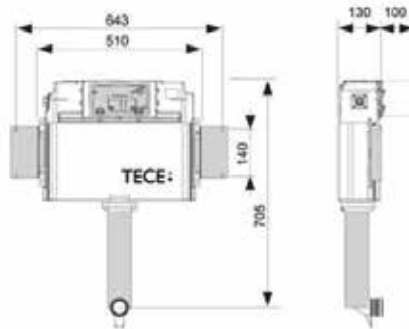

The complete range of TECE flushing technology

As a system provider, TECE takes a holistic approach!

Integration of the universal cistern in brick-wall and dry-wall construction modules is just as important as the flush actuation function in front of the wall.

Every TECE push plate therefore fits every TECE cistern. The urinal flush valve completes TECE's flushing technology system. Our customers value times and trust our know-how. The TECE cistern has proved its worth a million over in long-term use.

Brick-wall cistern TECEbox basic

With adjustable flush pipe protected against condensate water. For floor-standing toilets.

9.041.008

Brick-wall construction cistern TECEbox

For wall-hung toilets

9.370.008