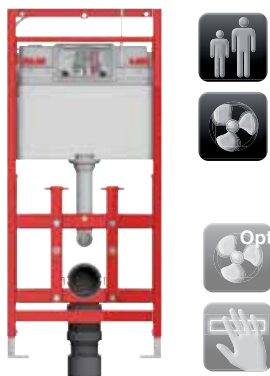

Module TECElux 200

With TECE concealed cistern, dual flush technology and manual height adjustment. The flush is actuated mechanically by buttons or electronically via "sen-Touch". The module can be optionally fitted with the "ceramic-Air" air purification system (only in conjunction with the "sen-Touch" top glass plate).