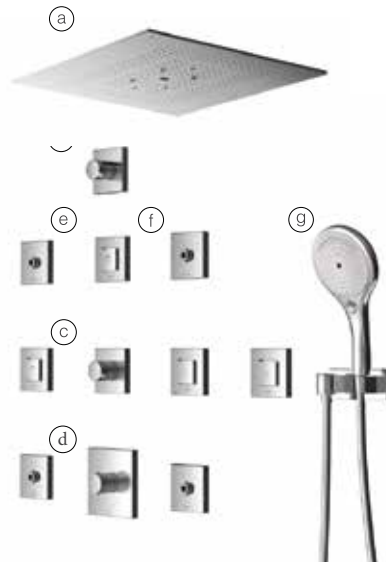

- (a) **DBX117CA**
  Fixed Shower Head (Ceiling Type)
  600 x 530 mm
- (b) **DP351/ DV351**
  3-way Diverter
- (c) **DP350/ DV105R**
  Volume Control Valve
- (d) **DP419/ DV418**
  Thermostat Controller
- (e) **DP346/ DV101**
  On/Off Valve
- (f) **DBX116-1C**
  Gyrostream Body Shower
- (g) **DBX111CAF**
  Aerial Hand Shower Set
  ø 150mm

TOTO
GREEN
CHALLENGE