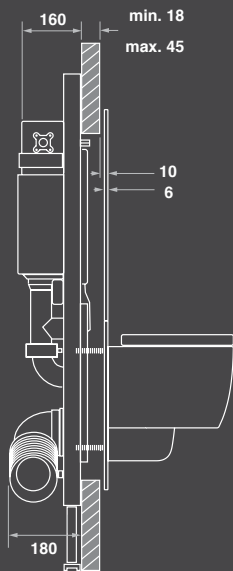

TECElux – technology and assembly

Flat structure: The two-part plate made of safety glass is 6 mm thick and is installed 10 mm in front of the wall.