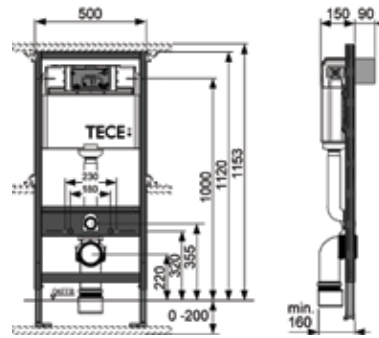

TECE flushing technology

TECEprofil toilet module

Installation height
1120 mm
Front actuation

9.300.000